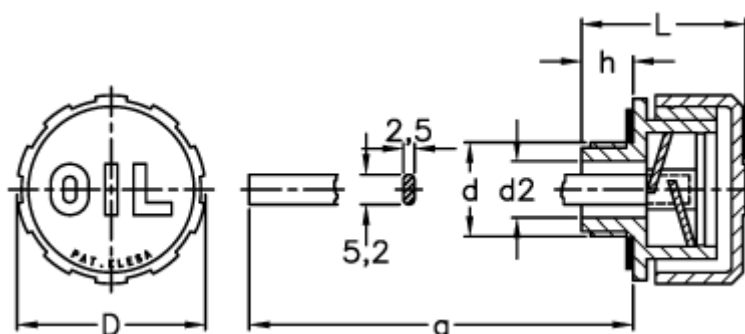

Data Sheet

Article number: 2311054211
Description: E+G Breather plug
SFP.40-3/4+a

Measures

a = 184
D = 42
d = G 3/4
d2 = 18
h = 11.5
L = 36.5